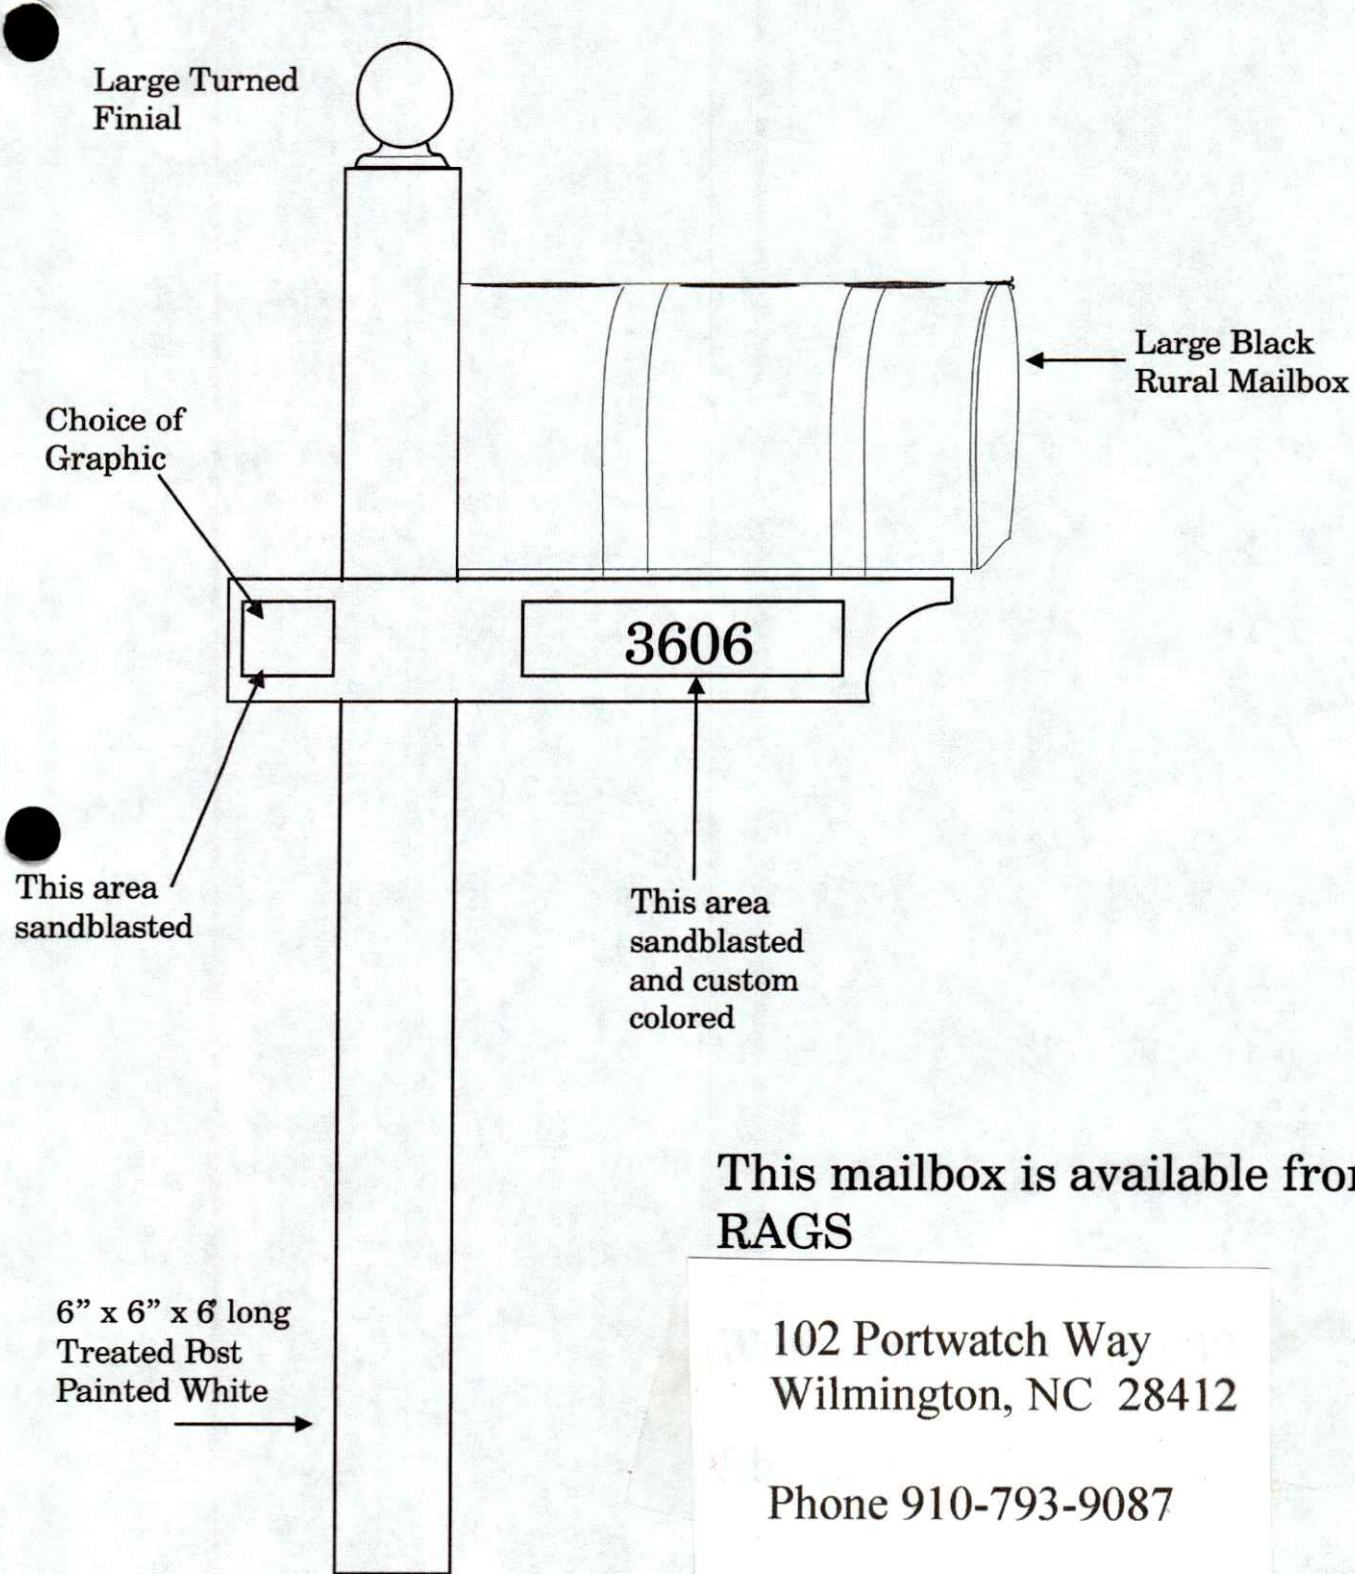

Oceana Mailbox Specifications

Large Turned
Finial

Large Black
Rural Mailbox

Choice of
Graphic

3606

This area
sandblasted

This area
sandblasted
and custom
colored

This mailbox is available from:
RAGS

6" x 6" x 6' long
Treated Post
Painted White

102 Portwatch Way
Wilmington, NC 28412
Phone 910-793-9087